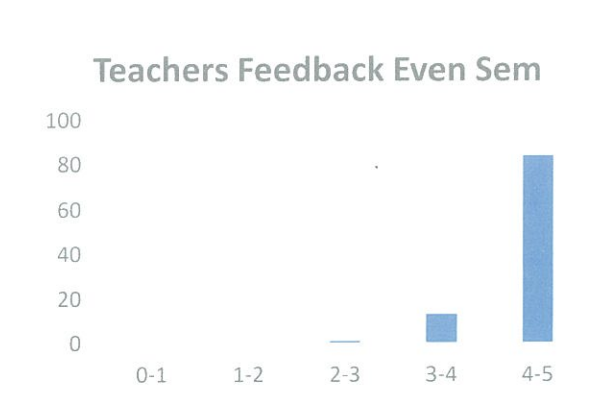

Feedback score	Teachers count
0-1	0
1-2	0
2-3	1
3-4	13
4-5	84

The various aspects are rated on the scale of 1 to 5
1. Below average 2. Average 3. Good 4. Very good 5. Excellent

VS Kulkarni

Dr. Vanita Kulkarni
Convenor Feedback Committee