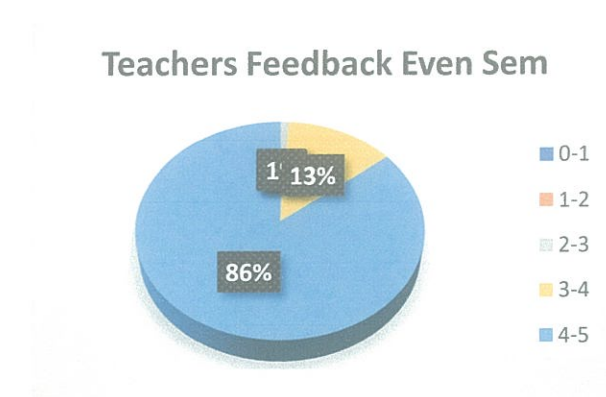

Feedback score	Teachers count
0-1	0
1-2	0
2-3	1
3-4	13
4-5	84

The various aspects are rated on the scale of 1 to 5
1. Below average 2. Average 3. Good 4. Very good 5. Excellent

VS Kulkarni

Dr. Vanita Kulkarni
Convenor Feedback Committee