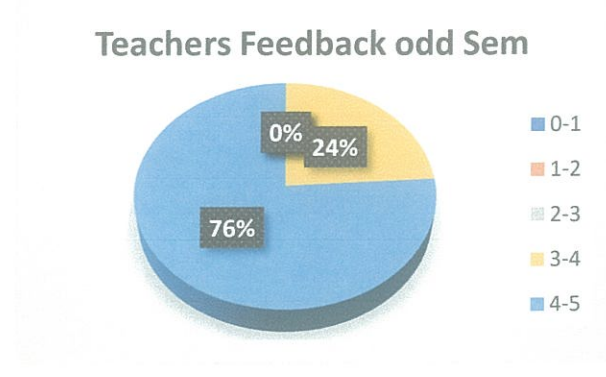

K J Somaiya College of Science and Commerce Teachers Feedback Range Wise Distribution for academic year 2021-2022

Feedback score	Teachers count
0-1	0
1-2	0
2-3	0
3-4	24
4-5	76

Feedback score Even SEM

Feedback score	Teachers count
0-1	0
1-2	0
2-3	1
3-4	13
4-5	84