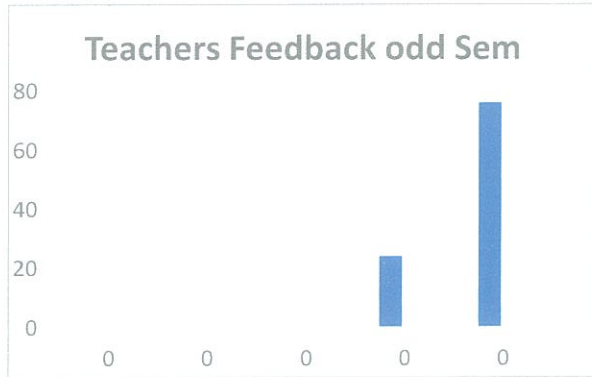

K J Somaiya College of Science and Commerce Teachers Feedback Range Wise Distribution for academic year 2021-2022

Feedback score Odd SEM

Feedback score	Teachers count
0-1	0
1-2	0
2-3	0
3-4	24
4-5	76

Feedback score	Teachers count
0-1	0
1-2	0
2-3	1
3-4	13
4-5	84