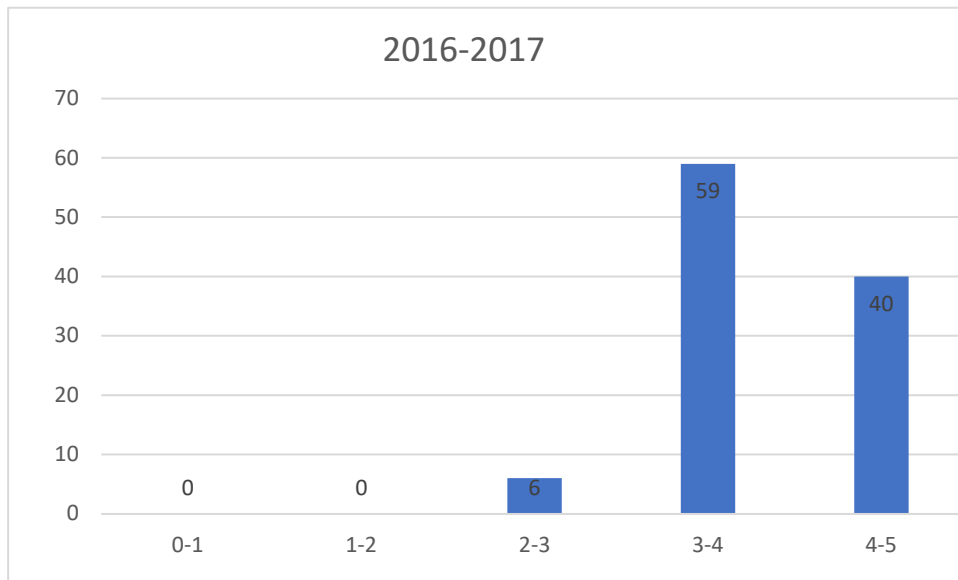

## K J Somaiya College of Science and Commerce Teachers Feedback Range Wise Distribution for academic year 2016-2017

Feedback score	Teachers Count
0-1	0
1-2	0
2-3	6
3-4	59
4-5	40

Dr. Smita Paranjape  
Convenor Feedback Committee