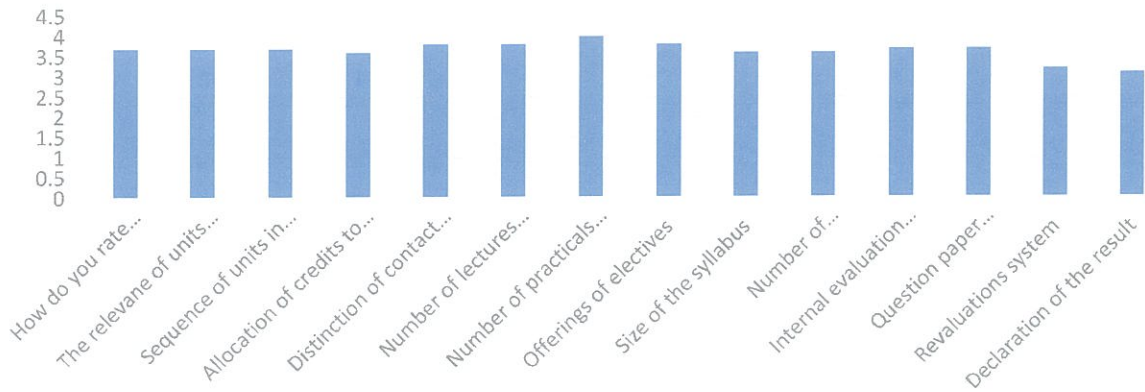

SOMAIYA
VIDYAVIHAR

K J Somaiya College of Science & Commerce
Autonomous (Affiliated to University of Mumbai)

Feedback on Autonomy syllabus