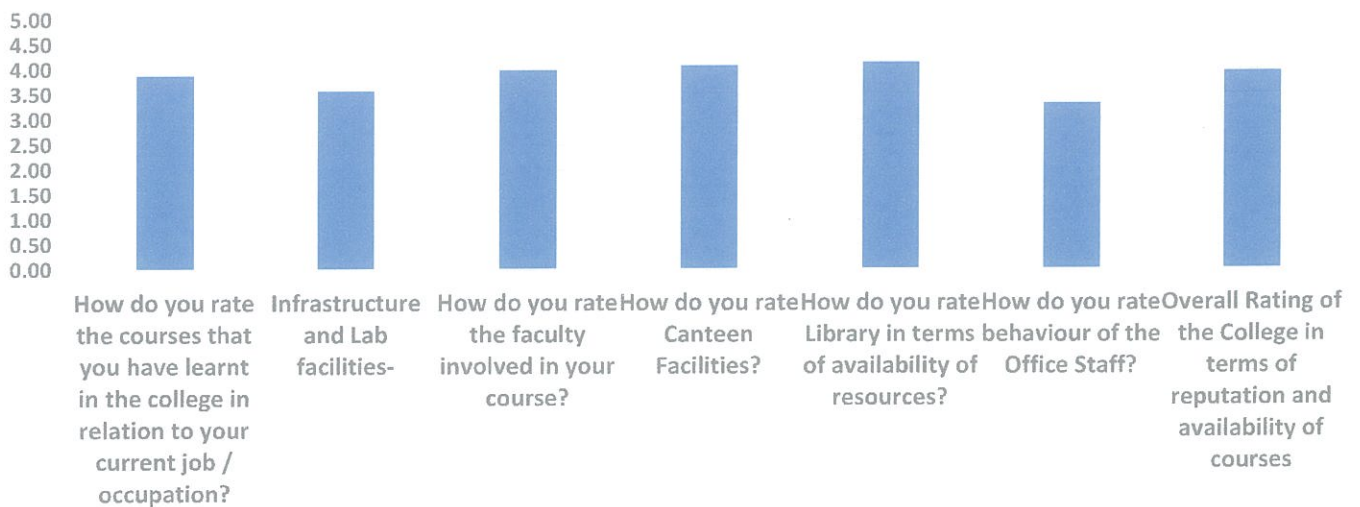

Q3	How do you rate the faculty involved in your course?	3.98
Q4	How do you rate Canteen Facilities?	4.08
Q5	How do you rate Library in terms of availability of resources?	4.13
Q6	How do you rate behaviour of the Office Staff?	3.33
Q7	Overall Rating of the College in terms of reputation and availability of courses	3.96
	Average	3.85

The feedback is collected on the scale of 1 to 5

1. Poor 2. Moderate 3. Good 4. Very Good 5. Excellent

ALUMNI FEEDBACK 2018-2019

VS Kulkarni

Dr. Vanita Kulkarni
Feedback Committee Convenor

Pradnya

Dr. Pradnya Prabhu
Principal

Pradnya

PRINCIPAL
K.J. SOMAIYA COLLEGE OF SCIENCE & COMMERCE
VIDYAVIHAR, MUMBAI - 77.