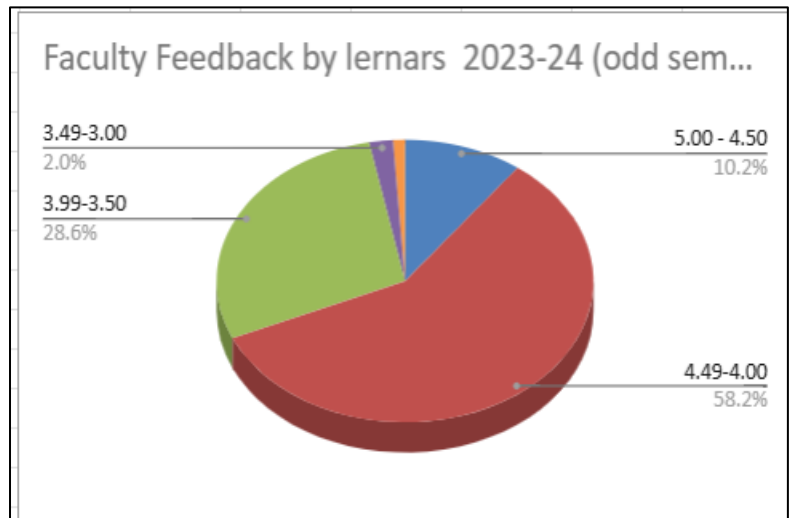

K. J. Somaiya College of Science and Commerce

Academic year 2023-24

Faculty feedback report by Learners

Faculty feedback by learners (Odd semester) 2023-24

Total no of faculty : 98

Faculty feedback by learners (Odd semester) 2023-24		
Range of feedback	No. of faculties	% percentage
1.00 - 1.49	0	0.0
1.50- 1.99	0	0.0
2.49 - 2.00	1	1.0
2.99 - 2.50	0	0.0
3.00 - 3.49	2	2.0
3.50 - 3.99	28	28.6
4.00-4.49	57	58.2
4.50 - 5.00	10	10.2

Faculty feedback by learners (Even semester) 2023-24

Total no of faculty (94)

Faculty feedback by learners (Even semester) 2023-24		
Range of feedback	No. of faculties	% percentage
1.00 - 1.49	0	0.0
1.50- 1.99	0	0.0
2.49 - 2.00	0	0.0
2.99 - 2.50	1	1.0
3.00 - 3.49	2	2.0
3.50 - 3.99	22	22.4
4.00-4.49	53	54.1
4.50 - 5.00	16	16.3