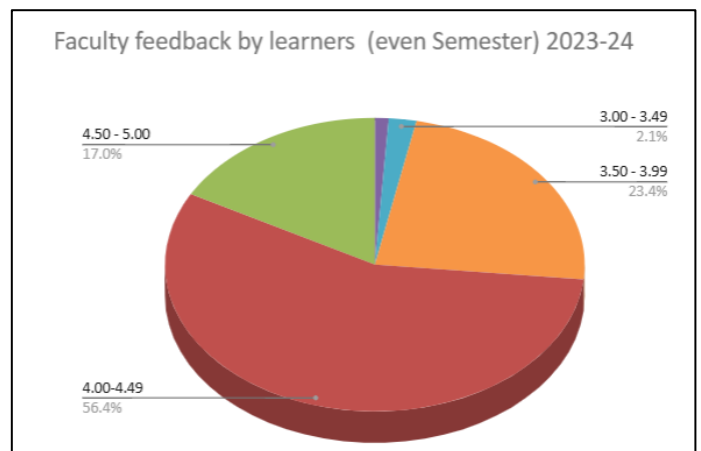

K. J. Somaiya College of Science and Commerce

Academic year 2023-24

Faculty feedback report by Learners

Faculty feedback by learners (Odd semester) 2023-24

Total no of faculty : 98

Faculty feedback by learners (Odd semester) 2023-24		
Range of feedback	No. of faculties	% percentage
1.00 - 1.49	0	0.0
1.50- 1.99	0	0.0
2.49 - 2.00	1	1.0
2.99 - 2.50	0	0.0
3.00 - 3.49	2	2.0
3.50 - 3.99	28	28.6
4.00-4.49	57	58.2
4.50 - 5.00	10	10.2

Faculty feedback by learners (Even semester) 2023-24

Total no of faculty (94)

Faculty feedback by learners (Even semester) 2023-24		
Range of feedback	No. of faculties	% percentage
1.00 - 1.49	0	0.0
1.50- 1.99	0	0.0
2.49 - 2.00	0	0.0
2.99 - 2.50	1	1.0
3.00 - 3.49	2	2.0
3.50 - 3.99	22	22.4
4.00-4.49	53	54.1
4.50 - 5.00	16	16.3